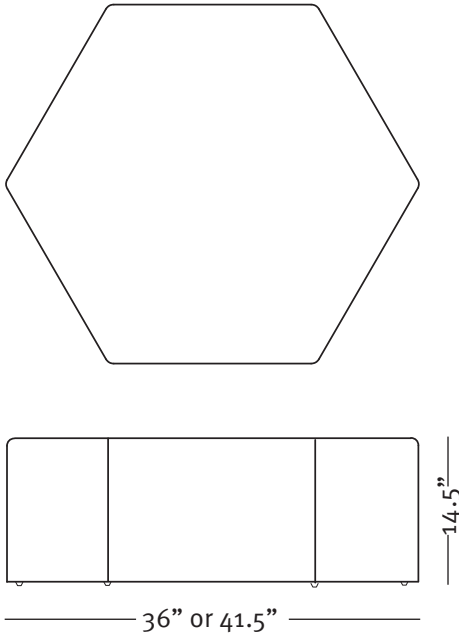

LERIVAL

Hex Ottoman

Incorporated Architecture & Design

Hex Ottoman

The upholstered Hex Series extends the dialogue that began with the Stainless Steel Hex Table into the realm of upholstered goods. The Hex Series embodies first and foremost flexibility, presenting the ultimate exploration in multiplying scale and use: one can just as easily imagine a Hex Chair, Ottoman or Stool standing alone as one can see all three amidst an endless landscape of Hex furnishings. Formally, the Hex Series is a new classic, embodying the timeless geometry of nature, able to always stand strong against any mix of interior styles.

Dimensions: Seat Height is 14.5" (36.8cm), Depth is 36" or 41.5" (91.4 cm or 105.4 cm)

Materials & Finishes: Upholstery shown is Divina Melange by Kvadrat. COM/COL accepted.

Pricing: Please refer to Price List for List and Wholesale pricing, and product lead times.
Additional shipping charges will apply.