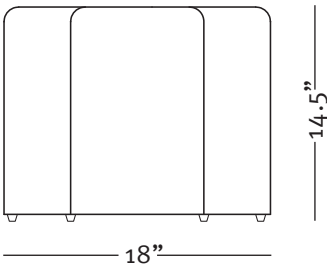

LERIVAL

Hex Stool

Incorporated Architecture & Design

Hex Stool

The upholstered Hex Series extends the dialogue that began with the Stainless Steel Hex Table into the realm of upholstered goods. The Hex Series embodies first and foremost flexibility, presenting the ultimate exploration in multiplying scale and use: one can just as easily imagine a Hex Chair, Ottoman or Stool standing alone as one can see all three amidst an endless landscape of Hex furnishings. Formally, the Hex Series is a new classic, embodying the timeless geometry of nature, able to always stand strong against any mix of interior styles.

Dimensions: Seat Height is 14.5" (36.8cm), Depth is 18" (45.7 cm)

Materials & Finishes: Upholstery shown is Divina Melange by Kvadrat. COM/COL accepted.

Pricing: Please refer to Price List for List and Wholesale pricing, and product lead times.
Additional shipping charges will apply.