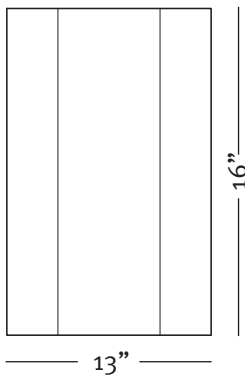

LERIVAL

Hex Table

Incorporated Architecture & Design

Hex Table

The Hex Table explores systemic ordering and modular relationships: each stainless steel pod fits precisely alongside others, offering infinite possibility for the table's ultimate configuration and size. While embracing the modern need for flexibility, the Hex Table simultaneously evokes the historic discourse of American minimalism and is indebted throughout to a single truth: the timeless geometry of nature – an undeniable foundation for architectural principles.

Dimensions: Height is 16" (40.6 cm), Depth is 13" (33 cm)

Materials & Finishes: Hand polished Stainless Steel. Black Micro-Texture Powder Coat or Brass finish also available.

Pricing: Please refer to Price List for List and Wholesale pricing, and product lead times.
Additional shipping charges will apply.